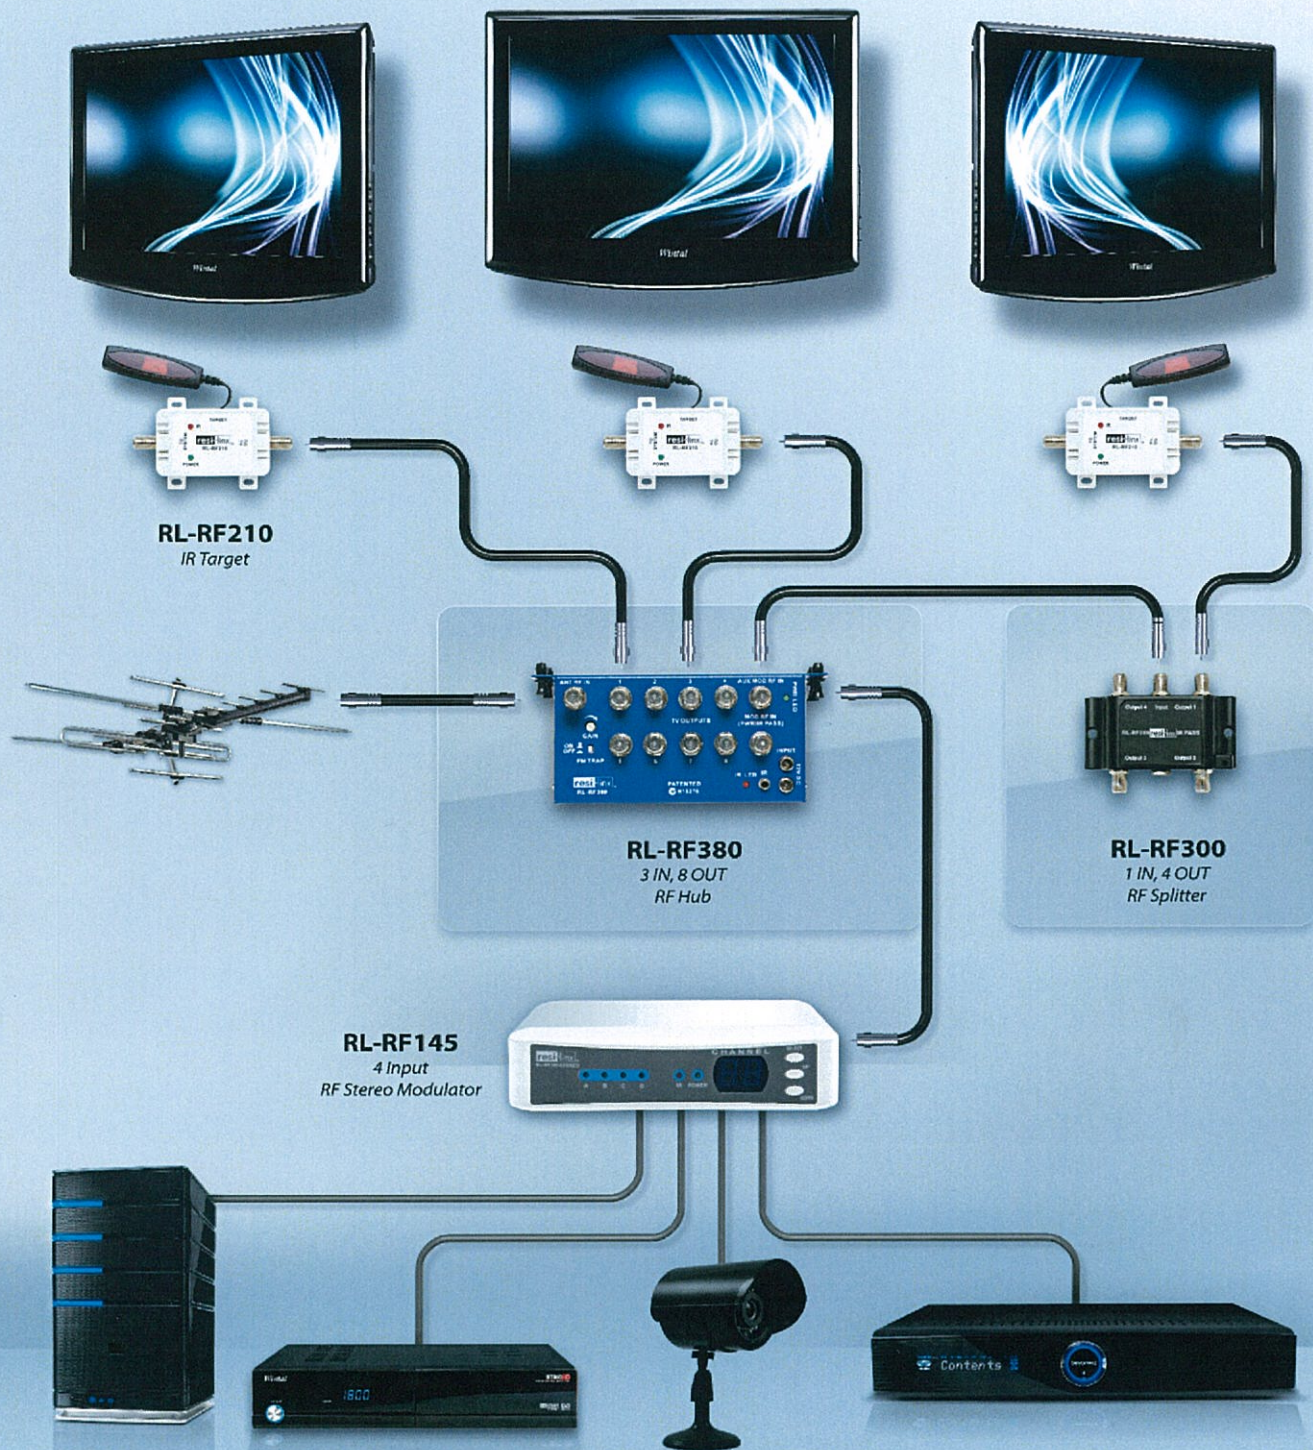

linx-RF

RF Distribution System Over Coax With IR Control

RL-RF210
IR Target

RL-RF380
3 IN, 8 OUT
RF Hub

RL-RF300
1 IN, 4 OUT
RF Splitter

RL-RF145
4 Input
RF Stereo Modulator