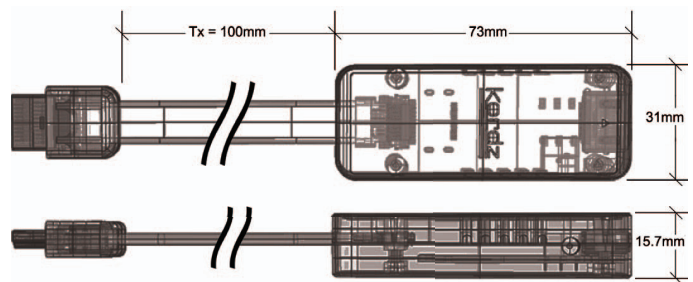

NEO-S3 HDMI Active Upgrade Dongle Kit

Part# K-NEO-S3

**UPGRADES
EXISTING
1080p HDMI
CABLE TO 4K**

**FIXES
HDMI
SINKING
ISSUES**

powered by

The Kordz NEO-S3 double-ended dongle pair actively upgrades a new or existing installed long length passive HDMI® cable to robust High Speed 4K Ultra-HD capable. It is the result of more than two years of extensive R & D with phaseHD™ in Canada, integrating their exclusive patented technology and chipsets with innovative Kordz cable engineering to deliver world class signal integrity with pure native HDMI connectivity. NEO™ encapsulates a long length passive HDMI cable

between the S3 Transmitter (Tx) and Receiver (Rx) active dongles, isolating it both electrically and mechanically from the AV devices at each end. NEO then dynamically controls ALL of the critical signalling from tip-to-tip, something that's only possible with a double-ended active approach. It in effect defeats the deficiencies usually associated with long length HDMI cables, from mounting inflexibility to handshake and bandwidth restrictions.

KEY FEATURES

- Doubles the bandwidth and reach potential of typical long-length HDMI cables,
- Auto-Adaptive for seamless integration - no tuning required
- Best-in-class long reach source/sink interoperability
- Works with existing installed HDMI cables up to 20m
- Use with new cables up to 30m with thinner, easier to pull NEOLink cable
- Reduces mounting depth at the devices to just 25mm/1"
- 100% uncompressed native HDMI signalling
- Fully automatic measure.