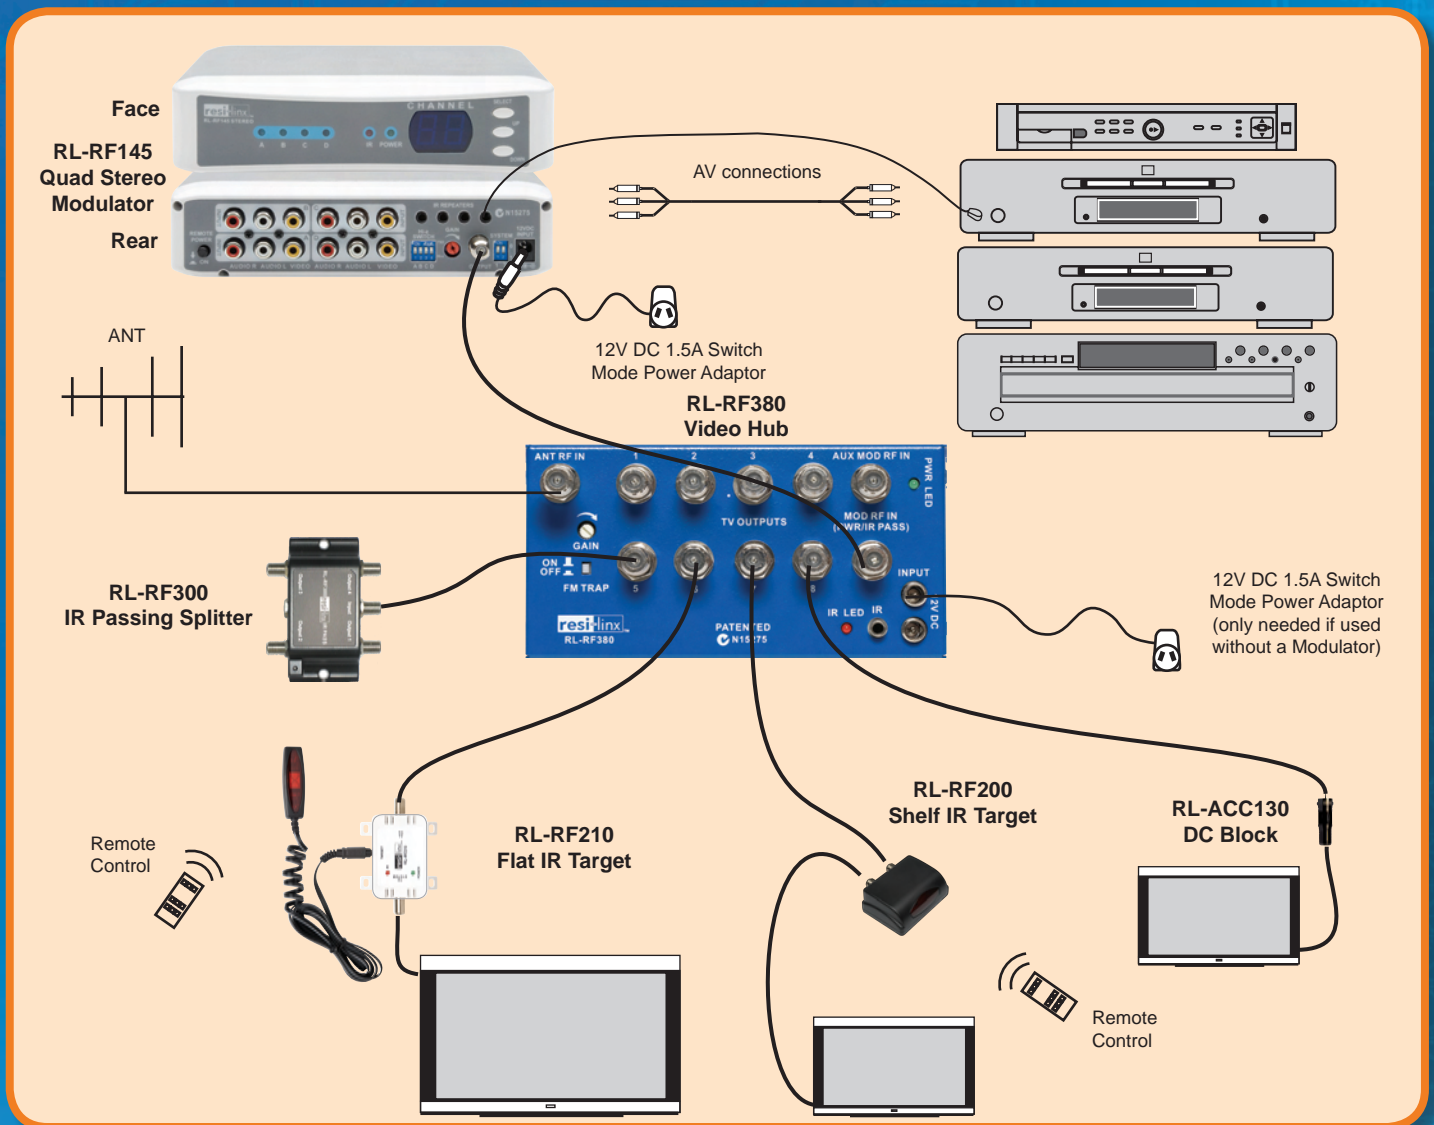

'linx-RF'

Video Distribution System with IR

- 1, 2 and 4 Input Modulators
- True 'A2' Stereo Audio
- Video Distribution Unit to combine FTA and Modulator signals
- IR Return Path capable
- Plasma/LCD/LED panel Friendly targets
- Single Power Supply for system
- 8+ Zones