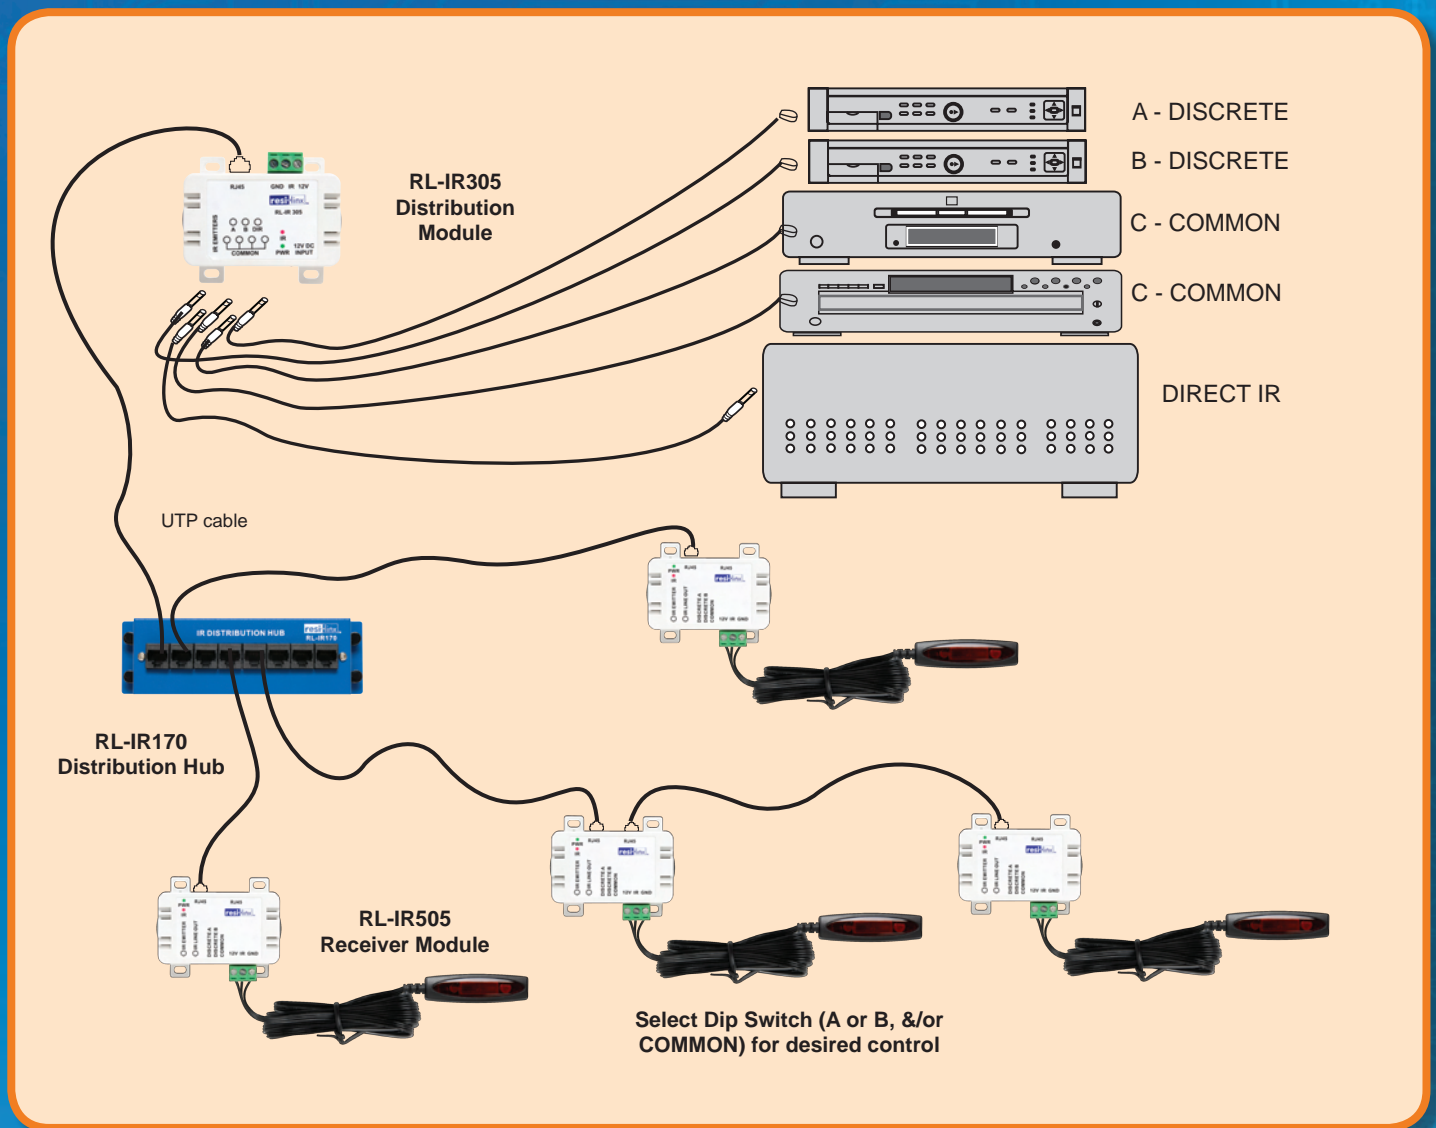

'linx-IR'®

Discrete IR System

- Discrete IR - control 2 of the same receivers without affecting each other
- Direct IR connection for AV Devices
- Plasma/LCD/LED panel Friendly targets
- Foxtel Approved
- Star or Loop wired - ideal for all installations
- RJ45 connectivity - Plug 'N' Play
- Up to 10 metres range (depending on environmental conditions)